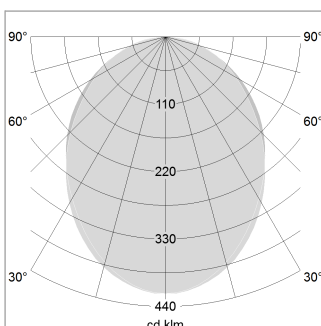

beledi XS

Article number: 70670511

LIGHT TECHNOLOGY

LED	SMD linear
Light colour	840
Luminous flux	9000 lm
System power	69.5 W
Luminaire Efficiency	129 lm/W
Reflector	SoftBeam

LUMINAIRE

Weight	3.2 kg
Protection rating . class	IP 40 . I
Luminaire colour	silver

OPTIONEEL

Mounting Accessories

Light band with LED, rated life of the LED L80/B50 > 50000 h, colour rendering index CRI > 80, reflector with homogeneous light distribution pattern, lens optics made of PMMA, luminaire insert sheet steel, powder-coated, silver

1.0 m	2.24 2.10	3735.0
2.0 m	4.48 4.20	934.0
3.0 m	6.72 6.30	415.0
4.0 m	8.96 8.40	233.0
5.0 m	11.20 10.50	149.0
	Ø (m)	E0(0°)(lx)