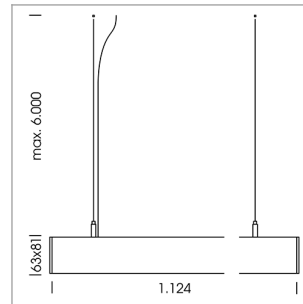

beledi XS

Article number: 70670517

LIGHT TECHNOLOGY

LED	SMD linear
Light colour	840
Luminous flux	6000 lm
System power	47 W
Luminaire Efficiency	128 lm/W
Reflector	SoftBeam

LUMINAIRE

Weight	3.2 kg
Protection rating . class	IP 40 . I
Luminaire colour	silver

OPTIONEEL

Mounting Accessories

Light band with LED, rated life of the LED L80/B50 > 50000 h, colour rendering index CRI > 80, reflector with homogeneous light distribution pattern, lens optics made of PMMA, luminaire insert sheet steel, powder-coated, silver

1.0 m	2.24 2.10	2490.0
2.0 m	4.48 4.20	623.0
3.0 m	6.72 6.30	277.0
4.0 m	8.96 8.40	156.0
5.0 m	11.20 10.50	100.0
	Ø (m)	E0(0°)(lx)