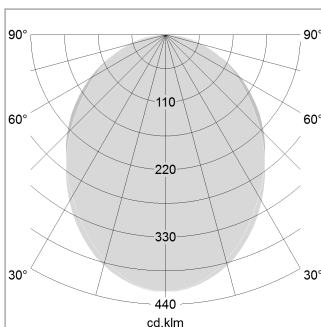

beledi XS

Article number: 70670517

LIGHT TECHNOLOGY

LED	SMD linear
Light colour	840
Luminous flux	6000 lm
System power	47 W
Luminaire Efficiency	128 lm/W
Reflector	SoftBeam

LUMINAIRE

Weight	3.2 kg
Protection rating . class	IP 40 . I
Luminaire colour	silver

OPTIONEEL

Mounting Accessories

Light band with LED, rated life of the LED L80/B50 > 50000 h, colour rendering index CRI > 80, reflector with homogeneous light distribution pattern, lens optics made of PMMA, luminaire insert sheet steel, powder-coated, silver

1.0 m	2.24 2.10	2490.0
2.0 m	4.48 4.20	623.0
3.0 m	6.72 6.30	277.0
4.0 m	8.96 8.40	156.0
5.0 m	11.20 10.50	100.0
	Ø (m)	E0(0°)(lx)