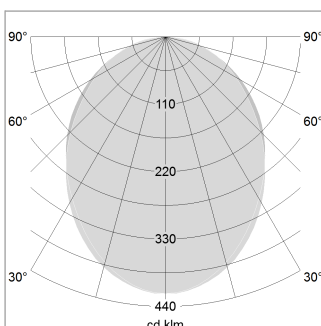

### LIGHT TECHNOLOGY

LED	SMD linear
Light colour	840
Luminous flux	6000 lm
System power	43 W
Luminaire Efficiency	140 lm/W
Reflector	SoftBeam

### LUMINAIRE

Weight	3.2 kg
Protection rating . class	IP 40 . I
Luminaire colour	silver

1.0 m	2.24 2.10	2515.0
2.0 m	4.48 4.20	629.0
3.0 m	6.72 6.30	279.0
4.0 m	8.96 8.40	157.0
5.0 m	11.20 10.50	101.0
	Ø (m)	E0(0°)(lx)