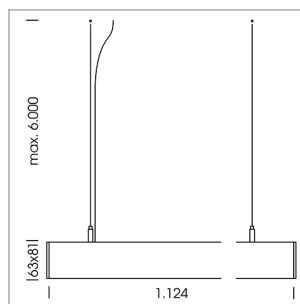

beledi XS

Article number: 70670801

LIGHT TECHNOLOGY

LED	SMD linear
Light colour	840
Luminous flux	3200 lm
System power	22.5 W
Luminaire Efficiency	142 lm/W
Reflector	SoftBeam

LUMINAIRE

Weight	3.2 kg
Protection rating . class	IP 40 . I
Luminaire colour	black

OPTIONEEL

Mounting Accessories

Light band with LED, rated life of the LED L80/B50 > 50000 h, colour rendering index CRI > 80, reflector with homogeneous light distribution pattern, lens optics made of PMMA, luminaire insert sheet steel, powder-coated, black

driver unit: 220-240 V~ / 50-60 Hz, max. 24 luminaires per circuit (B16A fuse)

Note: All data are typical values. System features may change with product improvements due to technical advances. Errors excepted.