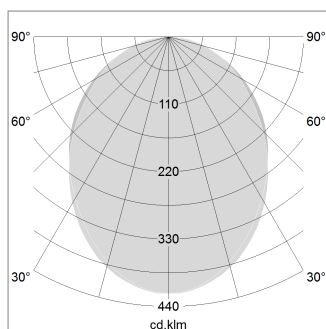

### LIGHT TECHNOLOGY

LED	SMD linear
Light colour	840
Luminous flux	3200 lm
System power	22.5 W
Luminaire Efficiency	142 lm/W
Reflector	SoftBeam

### LUMINAIRE

Weight	3.2 kg
Protection rating . class	IP 40 . I
Luminaire colour	black

1.0 m	2.24 2.10	1328.0
2.0 m	4.48 4.20	332.0
3.0 m	6.72 6.30	148.0
4.0 m	8.96 8.40	83.0
5.0 m	11.20 10.50	53.0
	Ø (m)	E0(0°)(lx)