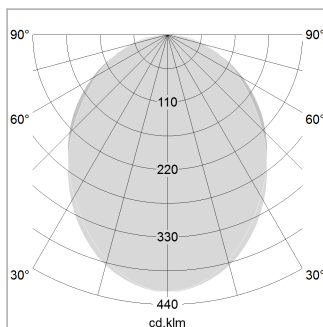

### LIGHT TECHNOLOGY

LED	SMD linear
Light colour	840
Luminous flux	9000 lm
System power	69.5 W
Luminaire Efficiency	129 lm/W
Reflector	SoftBeam

1.0 m	2.24 2.10	3735.0
2.0 m	4.48 4.20	934.0
3.0 m	6.72 6.30	415.0
4.0 m	8.96 8.40	233.0
5.0 m	11.20 10.50	149.0
Ø (m)		E0(0°)(lx)