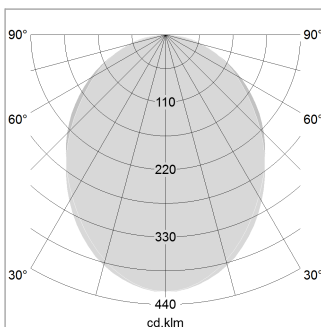

### LIGHT TECHNOLOGY

LED	SMD linear
Light colour	840
Luminous flux	6000 lm
System power	47 W
Luminaire Efficiency	128 lm/W
Reflector	SoftBeam

### LUMINAIRE

Weight	3.2 kg
Protection rating . class	IP 40 . I
Luminaire colour	black

1.0 m	2.24 2.10	2490.0
2.0 m	4.48 4.20	623.0
3.0 m	6.72 6.30	277.0
4.0 m	8.96 8.40	156.0
5.0 m	11.20 10.50	100.0
Ø (m)		E0(0°)(lx)