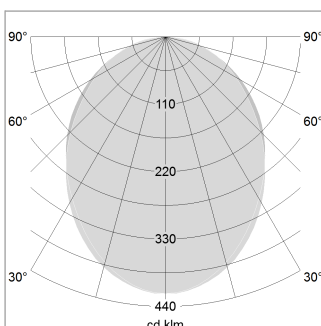

### LIGHT TECHNOLOGY

LED	SMD linear
Light colour	840
Luminous flux	6000 lm
System power	47 W
Luminaire Efficiency	128 lm/W
Reflector	SoftBeam

1.0 m	2.24 2.10	2490.0
2.0 m	4.48 4.20	623.0
3.0 m	6.72 6.30	277.0
4.0 m	8.96 8.40	156.0
5.0 m	11.20 10.50	100.0
	Ø (m)	E0(0°)(lx)