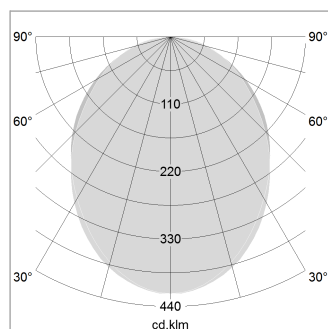

beledi XS

Article number: 70670818

LIGHT TECHNOLOGY

LED	SMD linear
Light colour	840
Luminous flux	4800 lm
System power	33.5 W
Luminaire Efficiency	143 lm/W
Reflector	SoftBeam

LUMINAIRE

Weight	3.2 kg
Protection rating . class	IP 40 . I
Luminaire colour	black

OPCJA

Mounting Accessories

Light band with LED, rated life of the LED L80/B50 > 50000 h, colour rendering index CRI > 80, reflector with homogeneous light distribution pattern, lens optics made of PMMA, luminaire insert sheet steel, powder-coated, black

1.0 m	2.24 2.10	1992.0
2.0 m	4.48 4.20	498.0
3.0 m	6.72 6.30	221.0
4.0 m	8.96 8.40	125.0
5.0 m	11.20 10.50	80.0
Ø (m)		E0(0°)(lx)