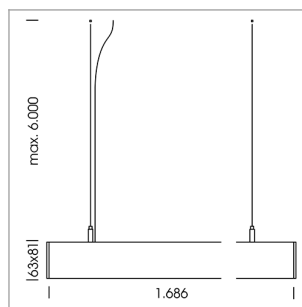

beledi XS

Article number: 70670818

LIGHT TECHNOLOGY

LED	SMD linear
Light colour	840
Luminous flux	4800 lm
System power	33.5 W
Luminaire Efficiency	143 lm/W
Reflector	SoftBeam

LUMINAIRE

Weight	3.2 kg
Protection rating . class	IP 40 . I
Luminaire colour	black

OPCJA

Mounting Accessories

Light band with LED, rated life of the LED L80/B50 > 50000 h, colour rendering index CRI > 80, reflector with homogeneous light distribution pattern, lens optics made of PMMA, luminaire insert sheet steel, powder-coated, black

1.0 m	2.24 2.10	1992.0
2.0 m	4.48 4.20	498.0
3.0 m	6.72 6.30	221.0
4.0 m	8.96 8.40	125.0
5.0 m	11.20 10.50	80.0
Ø (m)		E0(0°)(lx)