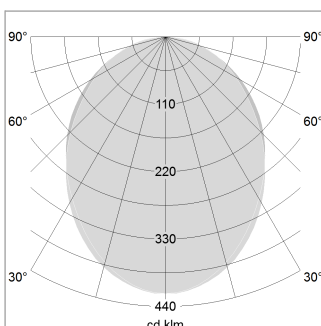

beledi XS

Article number: 70670820

LIGHT TECHNOLOGY

LED	SMD linear
Light colour	840
Luminous flux	6000 lm
System power	43 W
Luminaire Efficiency	140 lm/W
Reflector	SoftBeam

LUMINAIRE

Weight	3.2 kg
Protection rating . class	IP 40 . I
Luminaire colour	black

OPCJA

Mounting Accessories

Light band with LED, rated life of the LED L80/B50 > 50000 h, colour rendering index CRI > 80, reflector with homogeneous light distribution pattern, lens optics made of PMMA, luminaire insert sheet steel, powder-coated, black

Beam Diameter (m)	Beam Spread (°)	Light Intensity (lx)
1.0 m	2.24	2515.0
2.0 m	4.48	629.0
3.0 m	6.72	279.0
4.0 m	8.96	157.0
5.0 m	11.20	101.0

Ø (m) E0(0°)(lx)