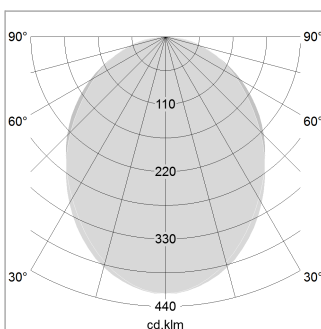

### LIGHT TECHNOLOGY

|                      |            |
|----------------------|------------|
| LED                  | SMD linear |
| Light colour         | 840        |
| Luminous flux        | 6000 lm    |
| System power         | 43 W       |
| Luminaire Efficiency | 140 lm/W   |
| Reflector            | SoftBeam   |

### LUMINAIRE

|                           |           |
|---------------------------|-----------|
| Weight                    | 3.2 kg    |
| Protection rating . class | IP 40 . I |
| Luminaire colour          | black     |

|       |             |            |
|-------|-------------|------------|
| 1.0 m | 2.24 2.10   | 2515.0     |
| 2.0 m | 4.48 4.20   | 629.0      |
| 3.0 m | 6.72 6.30   | 279.0      |
| 4.0 m | 8.96 8.40   | 157.0      |
| 5.0 m | 11.20 10.50 | 101.0      |
|       | Ø (m)       | E0(0°)(lx) |