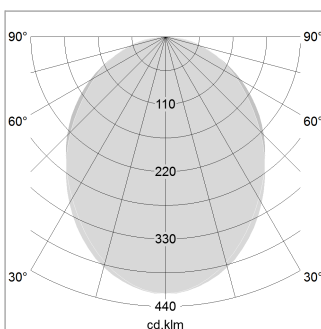

beledi XS

Article number: 70670822

LIGHT TECHNOLOGY

LED	SMD linear
Light colour	840
Luminous flux	9000 lm
System power	69.5 W
Luminaire Efficiency	129 lm/W
Reflector	SoftBeam

LUMINAIRE

Weight	3.2 kg
Protection rating . class	IP 40 . I
Luminaire colour	black

OPCJA

Mounting Accessories

Light band with LED, rated life of the LED L80/B50 > 50000 h, colour rendering index CRI > 80, reflector with homogeneous light distribution pattern, lens optics made of PMMA, luminaire insert sheet steel, powder-coated, black

Height (m)	Beam Diameter (m)	Beam Area (m²)	Illuminance (lx)
1.0	2.24	2.10	3735.0
2.0	4.48	4.20	934.0
3.0	6.72	6.30	415.0
4.0	8.96	8.40	233.0
5.0	11.20	10.50	149.0

Ø (m) E0(0°)(lx)