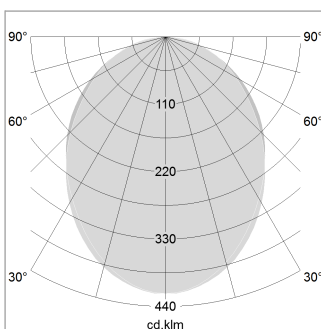

### LIGHT TECHNOLOGY

LED	SMD linear
Light colour	840
Luminous flux	9000 lm
System power	69.5 W
Luminaire Efficiency	129 lm/W
Reflector	SoftBeam

1.0 m	2.24 2.10	3735.0
2.0 m	4.48 4.20	934.0
3.0 m	6.72 6.30	415.0
4.0 m	8.96 8.40	233.0
5.0 m	11.20 10.50	149.0
	Ø (m)	E0(0°)(lx)