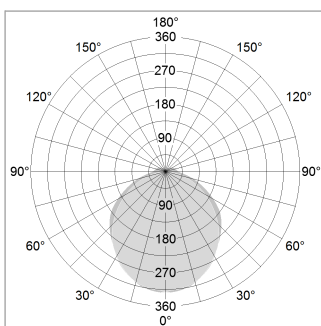

beledi XS

Article number: 70680103

LIGHT TECHNOLOGY

LED	SMD linear
Light colour	830
Luminous flux	4000 lm
System power	30 W
Luminaire Efficiency	133 lm/W
Reflector	SoftBeam+

LUMINAIRE

Weight	3.2 kg
Protection rating . class	IP 40 . I
Luminaire colour	white

OPCJA

Mounting Accessories

Light band with LED, rated life of the LED L80/B50 > 50000 h, colour rendering index CRI > 80, reflector with homogeneous light distribution pattern, lens optics made of PMMA, luminaire insert sheet steel, powder-coated, white

Height (m)	Beam Diameter (m)	Beam Area (m²)	Beam Length (m)
1.0	3.13	2.60	1288.0
2.0	6.26	5.20	322.0
3.0	9.39	7.80	143.0
4.0	12.52	10.40	81.0
5.0	15.65	13.00	52.0

Ø (m) E0(0°)(lx)