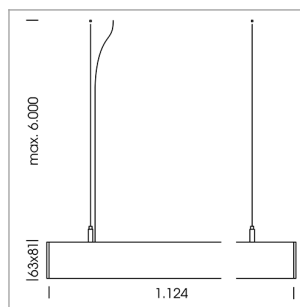

beledi XS

Article number: 70680215

LIGHT TECHNOLOGY

LED	SMD linear
Light colour	840
Luminous flux	4000 lm
System power	28.5 W
Luminaire Efficiency	140 lm/W
Reflector	SoftBeam+

LUMINAIRE

Weight	3.2 kg
Protection rating . class	IP 40 . I
Luminaire colour	white

OPTIONAL

Mounting Accessories

Light band with LED, rated life of the LED L80/B50 > 50000 h, colour rendering index CRI > 80, reflector with homogeneous light distribution pattern, lens optics made of PMMA, luminaire insert sheet steel, powder-coated, white

driver unit: 220-240 V~ / 50-60 Hz, max. 24 luminaires per circuit (B16A fuse)

Note: All data are typical values. System features may change with product improvements due to technical advances. Errors excepted.