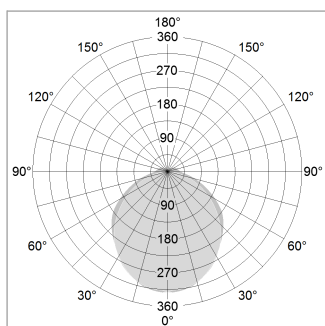

### LIGHT TECHNOLOGY

LED	SMD linear
Light colour	840
Luminous flux	4000 lm
System power	28.5 W
Luminaire Efficiency	140 lm/W
Reflector	SoftBeam+

### LUMINAIRE

Weight	3.2 kg
Protection rating . class	IP 40 . I
Luminaire colour	white

### OPTIONAL

Mounting Accessories

Light band with LED, rated life of the LED L80/B50 > 50000 h, colour rendering index CRI > 80, reflector with homogeneous light distribution pattern, lens optics made of PMMA, luminaire insert sheet steel, powder-coated, white

1.0 m	3.13 2.60	1288.0
2.0 m	6.26 5.20	322.0
3.0 m	9.39 7.80	143.0
4.0 m	12.52 10.40	81.0
5.0 m	15.65 13.00	52.0
	Ø (m)	E0(0°)(lx)