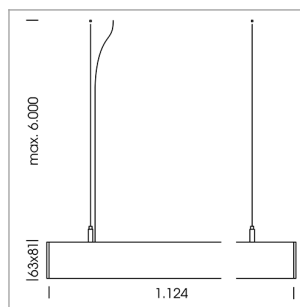

beledi XS

Article number: 70680216

LIGHT TECHNOLOGY

LED	SMD linear
Light colour	840
Luminous flux	6000 lm
System power	47 W
Luminaire Efficiency	128 lm/W
Reflector	SoftBeam+

LUMINAIRE

Weight	3.2 kg
Protection rating . class	IP 40 . I
Luminaire colour	white

OPTIONAL

Mounting Accessories

Light band with LED, rated life of the LED L80/B50 > 50000 h, colour rendering index CRI > 80, reflector with homogeneous light distribution pattern, lens optics made of PMMA, luminaire insert sheet steel, powder-coated, white

driver unit: 220-240 V~ / 50-60 Hz, max. 24 luminaires per circuit (B16A fuse)

Note: All data are typical values. System features may change with product improvements due to technical advances. Errors excepted.