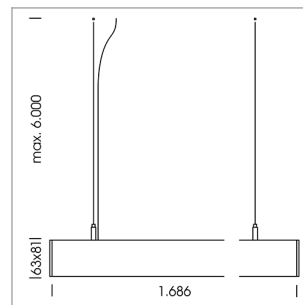

beledi XS

Article number: 70680218

LIGHT TECHNOLOGY

LED	SMD linear
Light colour	840
Luminous flux	4800 lm
System power	33.5 W
Luminaire Efficiency	143 lm/W
Reflector	SoftBeam+

LUMINAIRE

Weight	3.2 kg
Protection rating . class	IP 40 . I
Luminaire colour	white

OPTIONAL

Mounting Accessories

Light band with LED, rated life of the LED L80/B50 > 50000 h, colour rendering index CRI > 80, reflector with homogeneous light distribution pattern, lens optics made of PMMA, luminaire insert sheet steel, powder-coated, white