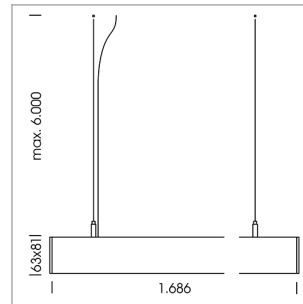

beledi XS

Article number: 70680219

LIGHT TECHNOLOGY

LED	SMD linear
Light colour	840
Luminous flux	4800 lm
System power	33.5 W
Luminaire Efficiency	143 lm/W
Reflector	SoftBeam+

LUMINAIRE

Weight	3.2 kg
Protection rating . class	IP 40 . I
Luminaire colour	white

OPTIONAL

Mounting Accessories

Light band with LED, rated life of the LED L80/B50 > 50000 h, colour rendering index CRI > 80, reflector with homogeneous light distribution pattern, lens optics made of PMMA, luminaire insert sheet steel, powder-coated, white

driver unit: 220-240 V~ / 50-60 Hz, max. 24 luminaires per circuit (B16A fuse)

Note: All data are typical values. System features may change with product improvements due to technical advances. Errors excepted.