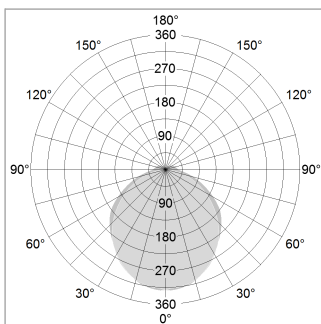

### LIGHT TECHNOLOGY

LED	SMD linear
Light colour	840
Luminous flux	4800 lm
System power	33.5 W
Luminaire Efficiency	143 lm/W
Reflector	SoftBeam+

### LUMINAIRE

Weight	3.2 kg
Protection rating . class	IP 40 . I
Luminaire colour	white

1.0 m	3.13 2.60	1546.0
2.0 m	6.26 5.20	386.0
3.0 m	9.39 7.80	172.0
4.0 m	12.52 10.40	97.0
5.0 m	15.65 13.00	62.0
	Ø (m)	E0(0°)(lx)