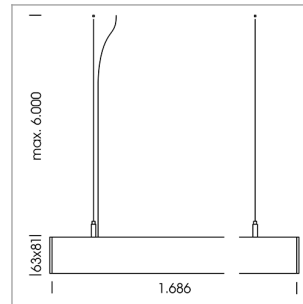

beledi XS

Article number: 70680220

LIGHT TECHNOLOGY

LED	SMD linear
Light colour	840
Luminous flux	6000 lm
System power	43 W
Luminaire Efficiency	140 lm/W
Reflector	SoftBeam+

LUMINAIRE

Weight	3.2 kg
Protection rating . class	IP 40 . I
Luminaire colour	white

OPTIONAL

Mounting Accessories

Light band with LED, rated life of the LED L80/B50 > 50000 h, colour rendering index CRI > 80, reflector with homogeneous light distribution pattern, lens optics made of PMMA, luminaire insert sheet steel, powder-coated, white

Length (m)	Beam Diameter (m)	Beam Diameter (m)	Beam Diameter (m)
1.0 m	3.13	2.60	1932.0
2.0 m	6.26	5.20	483.0
3.0 m	9.39	7.80	215.0
4.0 m	12.52	10.40	121.0
5.0 m	15.65	13.00	77.0

Ø (m) E0(0°)(lx)