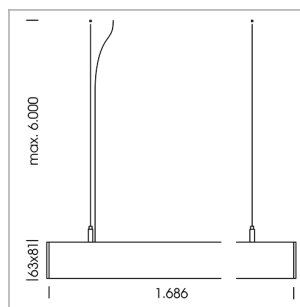

beledi XS

Article number: 70680221

LIGHT TECHNOLOGY

LED	SMD linear
Light colour	840
Luminous flux	6000 lm
System power	43 W
Luminaire Efficiency	140 lm/W
Reflector	SoftBeam+

LUMINAIRE

Weight	3.2 kg
Protection rating . class	IP 40 . I
Luminaire colour	white

OPTIONAL

Mounting Accessories

Light band with LED, rated life of the LED L80/B50 > 50000 h, colour rendering index CRI > 80, reflector with homogeneous light distribution pattern, lens optics made of PMMA, luminaire insert sheet steel, powder-coated, white

driver unit: 220-240 V~ / 50-60 Hz, max. 24 luminaires per circuit (B16A fuse)

Note: All data are typical values. System features may change with product improvements due to technical advances. Errors excepted.