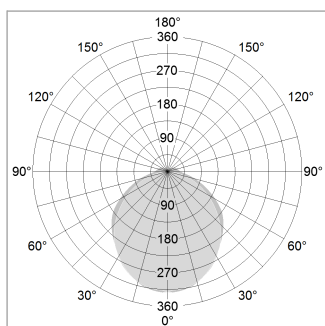

### LIGHT TECHNOLOGY

LED	SMD linear
Light colour	840
Luminous flux	6000 lm
System power	43 W
Luminaire Efficiency	140 lm/W
Reflector	SoftBeam+

### LUMINAIRE

Weight	3.2 kg
Protection rating . class	IP 40 . I
Luminaire colour	white

### OPTIONAL

Mounting Accessories

Light band with LED, rated life of the LED L80/B50 > 50000 h, colour rendering index CRI > 80, reflector with homogeneous light distribution pattern, lens optics made of PMMA, luminaire insert sheet steel, powder-coated, white

Length (m)	Beam Diameter (m)	Beam Area (m²)	Beam Area (ft²)
1.0	3.13	2.60	1932.0
2.0	6.26	5.20	483.0
3.0	9.39	7.80	215.0
4.0	12.52	10.40	121.0
5.0	15.65	13.00	77.0

Ø (m) E0(0°)(lx)