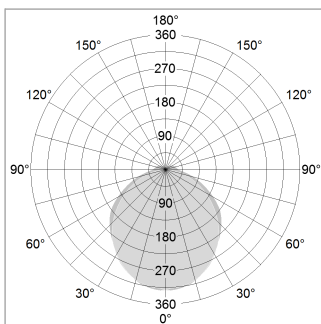

beledi XS

Article number: 70680417

LIGHT TECHNOLOGY

LED	SMD linear
Light colour	830
Luminous flux	6000 lm
System power	49 W
Luminaire Efficiency	122 lm/W
Reflector	SoftBeam+

LUMINAIRE

Weight	3.2 kg
Protection rating . class	IP 40 . I
Luminaire colour	silver

OPTIONEEL

Mounting Accessories

Light band with LED, rated life of the LED L80/B50 > 50000 h, colour rendering index CRI > 80, reflector with homogeneous light distribution pattern, lens optics made of PMMA, luminaire insert sheet steel, powder-coated, silver

Length (m)	Beam Diameter (m)	Beam Diameter (m)	Beam Diameter (m)
1.0	3.13	2.60	1932.0
2.0	6.26	5.20	483.0
3.0	9.39	7.80	215.0
4.0	12.52	10.40	121.0
5.0	15.65	13.00	77.0

Ø (m) E0(0°)(lx)