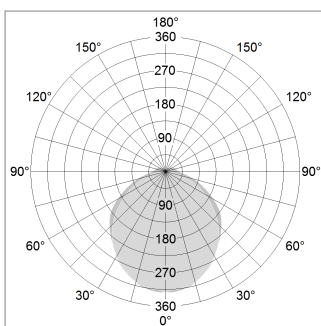

beledi XS

Article number: 70680419

LIGHT TECHNOLOGY

LED	SMD linear
Light colour	830
Luminous flux	4800 lm
System power	35 W
Luminaire Efficiency	137 lm/W
Reflector	SoftBeam+

LUMINAIRE

Weight	3.2 kg
Protection rating . class	IP 40 . I
Luminaire colour	silver

OPTIONEEL

Mounting Accessories

Light band with LED, rated life of the LED L80/B50 > 50000 h, colour rendering index CRI > 80, reflector with homogeneous light distribution pattern, lens optics made of PMMA, luminaire insert sheet steel, powder-coated, silver

1.0 m	3.13 2.60	1546.0
2.0 m	6.26 5.20	386.0
3.0 m	9.39 7.80	172.0
4.0 m	12.52 10.40	97.0
5.0 m	15.65 13.00	62.0
	Ø (m)	E0(0°)(lx)