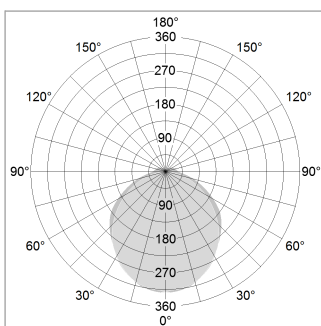

beledi XS

Article number: 70680423

LIGHT TECHNOLOGY

LED	SMD linear
Light colour	830
Luminous flux	9000 lm
System power	73.5 W
Luminaire Efficiency	122 lm/W
Reflector	SoftBeam+

LUMINAIRE

Weight	3.2 kg
Protection rating . class	IP 40 . I
Luminaire colour	silver

OPTIONEEL

Mounting Accessories

Light band with LED, rated life of the LED L80/B50 > 50000 h, colour rendering index CRI > 80, reflector with homogeneous light distribution pattern, lens optics made of PMMA, luminaire insert sheet steel, powder-coated, silver

1.0 m	3.13 2.60	2576.0
2.0 m	6.26 5.20	644.0
3.0 m	9.39 7.80	286.0
4.0 m	12.52 10.40	161.0
5.0 m	15.65 13.00	103.0
	Ø (m)	E0(0°)(lx)