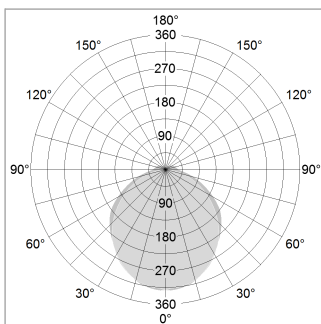

### LIGHT TECHNOLOGY

LED	SMD linear
Light colour	840
Luminous flux	3200 lm
System power	22.5 W
Luminaire Efficiency	142 lm/W
Reflector	SoftBeam+

### LUMINAIRE

Weight	3.2 kg
Protection rating . class	IP 40 . I
Luminaire colour	silver

Length (m)	Beam Diameter (m)	Beam Diameter (m)	Beam Diameter (m)
1.0 m	3.13	2.60	1031.0
2.0 m	6.26	5.20	258.0
3.0 m	9.39	7.80	115.0
4.0 m	12.52	10.40	64.0
5.0 m	15.65	13.00	41.0

Ø (m) E0(0°)(lx)