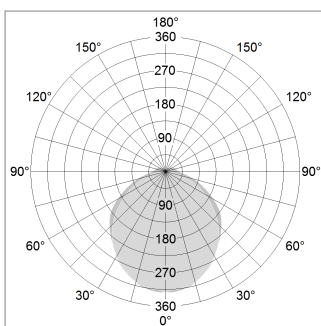

beledi XS

Article number: 70680509

LIGHT TECHNOLOGY

LED	SMD linear
Light colour	840
Luminous flux	6000 lm
System power	43 W
Luminaire Efficiency	140 lm/W
Reflector	SoftBeam+

LUMINAIRE

Weight	3.2 kg
Protection rating . class	IP 40 . I
Luminaire colour	silver

OPTIONEEL

Mounting Accessories

Light band with LED, rated life of the LED L80/B50 > 50000 h, colour rendering index CRI > 80, reflector with homogeneous light distribution pattern, lens optics made of PMMA, luminaire insert sheet steel, powder-coated, silver

Height (m)	Beam Diameter (m)	Beam Diameter (m)	Beam Diameter (m)
1.0	3.13	2.60	1932.0
2.0	6.26	5.20	483.0
3.0	9.39	7.80	215.0
4.0	12.52	10.40	121.0
5.0	15.65	13.00	77.0

Ø (m) E0(0°)(lx)