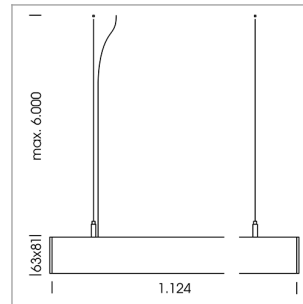

beledi XS

Article number: 70680513

LIGHT TECHNOLOGY

LED	SMD linear
Light colour	840
Luminous flux	3200 lm
System power	22.5 W
Luminaire Efficiency	142 lm/W
Reflector	SoftBeam+

LUMINAIRE

Weight	3.2 kg
Protection rating . class	IP 40 . I
Luminaire colour	silver

OPTIONEEL

Mounting Accessories

Light band with LED, rated life of the LED L80/B50 > 50000 h, colour rendering index CRI > 80, reflector with homogeneous light distribution pattern, lens optics made of PMMA, luminaire insert sheet steel, powder-coated, silver

Length (m)	Beam Diameter (m)	Beam Diameter (m)	Beam Diameter (m)
1.0 m	3.13	2.60	1031.0
2.0 m	6.26	5.20	258.0
3.0 m	9.39	7.80	115.0
4.0 m	12.52	10.40	64.0
5.0 m	15.65	13.00	41.0

Ø (m) E0(0°)(lx)