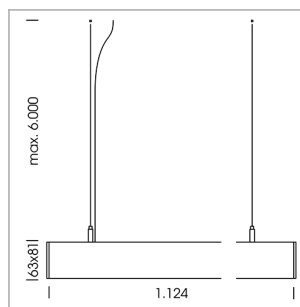

beledi XS

Article number: 70680813

LIGHT TECHNOLOGY

LED	SMD linear
Light colour	840
Luminous flux	3200 lm
System power	22.5 W
Luminaire Efficiency	142 lm/W
Reflector	SoftBeam+

LUMINAIRE

Weight	3.2 kg
Protection rating . class	IP 40 . I
Luminaire colour	black

OPTIONEEL

Mounting Accessories

Light band with LED, rated life of the LED L80/B50 > 50000 h, colour rendering index CRI > 80, reflector with homogeneous light distribution pattern, lens optics made of PMMA, luminaire insert sheet steel, powder-coated, black

driver unit: 220-240 V~ / 50-60 Hz, max. 24 luminaires per circuit (B16A fuse)

Note: All data are typical values. System features may change with product improvements due to technical advances. Errors excepted.