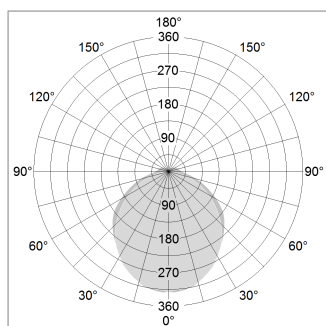

### LIGHT TECHNOLOGY

LED	SMD linear
Light colour	840
Luminous flux	3200 lm
System power	22.5 W
Luminaire Efficiency	142 lm/W
Reflector	SoftBeam+

### LUMINAIRE

Weight	3.2 kg
Protection rating . class	IP 40 . I
Luminaire colour	black

1.0 m	3.13 2.60	1031.0
2.0 m	6.26 5.20	258.0
3.0 m	9.39 7.80	115.0
4.0 m	12.52 10.40	64.0
5.0 m	15.65 13.00	41.0
	Ø (m)	E0(0°)(lx)