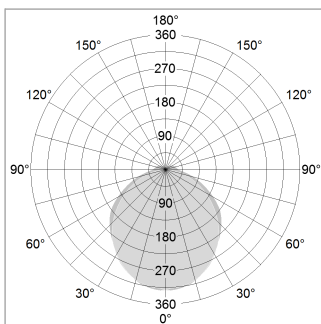

### LIGHT TECHNOLOGY

LED	SMD linear
Light colour	840
Luminous flux	4000 lm
System power	28.5 W
Luminaire Efficiency	140 lm/W
Reflector	SoftBeam+

### LUMINAIRE

Weight	3.2 kg
Protection rating . class	IP 40 . I
Luminaire colour	black

Length (m)	Beam Diameter (m)	Beam Diameter (m)	Beam Diameter (m)
1.0 m	3.13	2.60	1288.0
2.0 m	6.26	5.20	322.0
3.0 m	9.39	7.80	143.0
4.0 m	12.52	10.40	81.0
5.0 m	15.65	13.00	52.0

Ø (m) E0(0°)(lx)