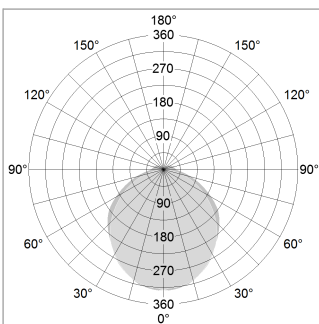

beledi XS

Article number: 70680815

LIGHT TECHNOLOGY

LED	SMD linear
Light colour	840
Luminous flux	4000 lm
System power	28.5 W
Luminaire Efficiency	140 lm/W
Reflector	SoftBeam+

LUMINAIRE

Weight	3.2 kg
Protection rating . class	IP 40 . I
Luminaire colour	black

OPTIONAL

Mounting Accessories

Light band with LED, rated life of the LED L80/B50 > 50000 h, colour rendering index CRI > 80, reflector with homogeneous light distribution pattern, lens optics made of PMMA, luminaire insert sheet steel, powder-coated, black

Height (m)	Beam Diameter (m)	Beam Area (m²)	Beam Diameter (m)	Beam Area (m²)
1.0	0.90	0.64	3.13	2.60
2.0	1.80	3.24	6.26	5.20
3.0	2.70	7.29	9.39	7.80
4.0	3.60	12.96	12.52	10.40
5.0	4.50	20.25	15.65	13.00

Ø (m) E0(0°)(lx)