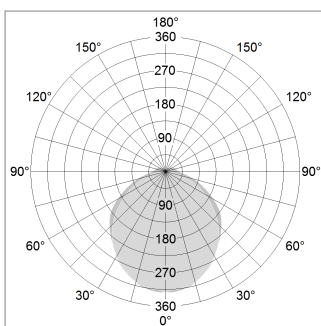

### LIGHT TECHNOLOGY

LED	SMD linear
Light colour	840
Luminous flux	6000 lm
System power	47 W
Luminaire Efficiency	128 lm/W
Reflector	SoftBeam+

### LUMINAIRE

Weight	3.2 kg
Protection rating . class	IP 40 . I
Luminaire colour	black

Length (m)	Beam Diameter (m)	Beam Area (m²)	Beam Area (ft²)
1.0	3.13	2.60	1932.0
2.0	6.26	5.20	483.0
3.0	9.39	7.80	215.0
4.0	12.52	10.40	121.0
5.0	15.65	13.00	77.0

Ø (m) E0(0°)(lx)