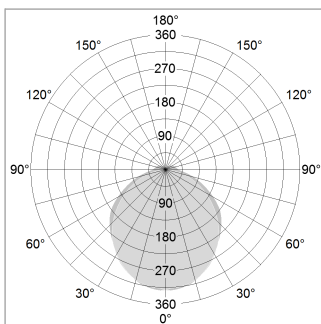

beledi XS

Article number: 70680818

LIGHT TECHNOLOGY

LED	SMD linear
Light colour	840
Luminous flux	4800 lm
System power	33.5 W
Luminaire Efficiency	143 lm/W
Reflector	SoftBeam+

LUMINAIRE

Weight	3.2 kg
Protection rating . class	IP 40 . I
Luminaire colour	black

OPTIONAL

Mounting Accessories

Light band with LED, rated life of the LED L80/B50 > 50000 h, colour rendering index CRI > 80, reflector with homogeneous light distribution pattern, lens optics made of PMMA, luminaire insert sheet steel, powder-coated, black

Distance (m)	Beam Diameter (m)	Beam Area (m²)	Beam Diameter (m)	Beam Area (m²)
1.0 m	0.36	0.40	1546.0	
2.0 m	0.72	1.61	386.0	
3.0 m	1.08	3.62	172.0	
4.0 m	1.44	6.43	97.0	
5.0 m	1.80	10.00	62.0	

Ø (m) E0(0°)(lx)