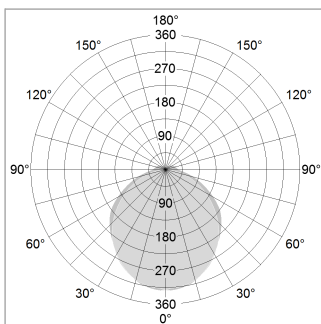

beledi XS

Article number: 70680820

LIGHT TECHNOLOGY

LED	SMD linear
Light colour	840
Luminous flux	6000 lm
System power	43 W
Luminaire Efficiency	140 lm/W
Reflector	SoftBeam+

LUMINAIRE

Weight	3.2 kg
Protection rating . class	IP 40 . I
Luminaire colour	black

OPTIONAL

Mounting Accessories

Light band with LED, rated life of the LED L80/B50 > 50000 h, colour rendering index CRI > 80, reflector with homogeneous light distribution pattern, lens optics made of PMMA, luminaire insert sheet steel, powder-coated, black

Length (m)	Beam Diameter (m)	Beam Diameter (m)	Beam Diameter (m)
1.0 m	3.13	2.60	1932.0
2.0 m	6.26	5.20	483.0
3.0 m	9.39	7.80	215.0
4.0 m	12.52	10.40	121.0
5.0 m	15.65	13.00	77.0

Ø (m) E0(0°)(lx)