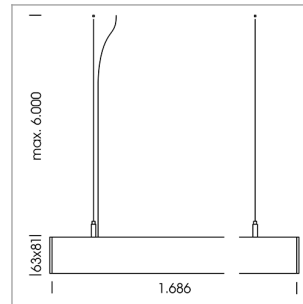

beledi XS

Article number: 70680821

LIGHT TECHNOLOGY

LED	SMD linear
Light colour	840
Luminous flux	6000 lm
System power	43 W
Luminaire Efficiency	140 lm/W
Reflector	SoftBeam+

LUMINAIRE

Weight	3.2 kg
Protection rating . class	IP 40 . I
Luminaire colour	black

OPTIONAL

Mounting Accessories

Light band with LED, rated life of the LED L80/B50 > 50000 h, colour rendering index CRI > 80, reflector with homogeneous light distribution pattern, lens optics made of PMMA, luminaire insert sheet steel, powder-coated, black

driver unit: 220-240 V~ / 50-60 Hz, max. 24 luminaires per circuit (B16A fuse)

Note: All data are typical values. System features may change with product improvements due to technical advances. Errors excepted.