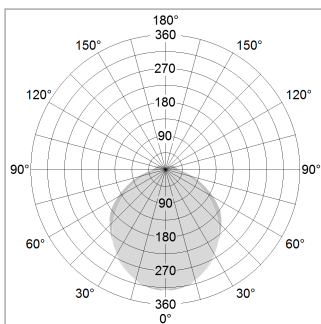

### LIGHT TECHNOLOGY

LED	SMD linear
Light colour	840
Luminous flux	9000 lm
System power	69.5 W
Luminaire Efficiency	129 lm/W
Reflector	SoftBeam+

### LUMINAIRE

Weight	3.2 kg
Protection rating . class	IP 40 . I
Luminaire colour	black

1.0 m	3.13 2.60	2899.0
2.0 m	6.26 5.20	725.0
3.0 m	9.39 7.80	322.0
4.0 m	12.52 10.40	181.0
5.0 m	15.65 13.00	116.0
	Ø (m)	E0(0°)(lx)