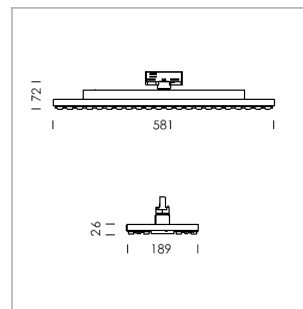

### LIGHT TECHNOLOGY

LED	SMD-Board
Light colour	840
Luminous flux	5950 - 10510 lm
System power	38 W - 72 W
Luminaire Efficiency	157 lm/W - 146 lm/W
Reflector	Xtra WideFlood
Beam angle	90°

### LUMINAIRE

Rotation angle	330°
Weight	3.1 kg
Protection rating . class	IP 20 . I
Luminaire colour	matt black

Surface-mounted luminaire with LED, rated life of the LED L80/B50 > 50000 h, colour rendering index CRI > 80, chromaticity tolerance 3 SDCM (initial), extra wide, homogeneous light distribution pattern, TIR-lens made of PMMA, power selection via DIP switch, 8 possible levels: 38 W (5530 lm), 42 W (6130 lm), 47 W (6700 lm), 52 W (7280 lm), 57 W (7850 lm , preset), 62W (8390 lm), 67 W (8950 lm), 72 W (9490 lm), rotation angle 330°, luminaire housing sheet steel, powder-coated, matt black,