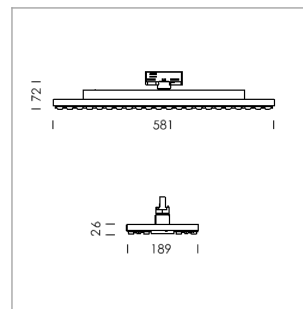

Ontero TX

Article number: 21420005

LIGHT TECHNOLOGY

LED	SMD-Board
Light colour	835
Luminous flux	5730 - 10110 lm
System power	38 W - 72 W
Luminaire Efficiency	151 lm/W - 140 lm/W
Reflector	Xtra WideFlood
Beam angle	90°

LUMINAIRE

Rotation angle	330°
Weight	3.1 kg
Protection rating . class	IP 20 . I
Luminaire colour	matt white

OPTIONAL

Surface-mounted luminaire with LED, rated life of the LED L80/B50 > 50000 h, colour rendering index CRI > 80, chromaticity tolerance 3 SDCM (initial), double asymmetrical light distribution pattern, TIR-lens made of PMMA, Driver with power selection via DIP switch, 8 possible levels: 38 W (5560 lm), 42 W (6100 lm), 47 W (6660 lm), 52 W (7240 lm), 57 W (7810 lm), 62 W (8340 lm), 67 W (8900 lm), 72 W (9440 lm), Leistung voreingestellt auf 62 W, rotation angle 330°, luminaire housing sheet steel, powder-coated, matt white,