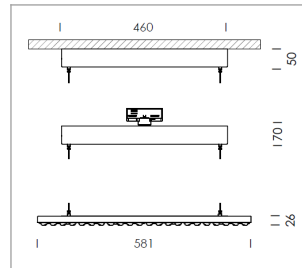

Pendiro TX

Article number: 80840001

LIGHT TECHNOLOGY

LED	SMD-Bord
Light colour	830
Luminous flux	5300 lm
System power	38 W
Luminaire Efficiency	139 lm/W
Reflector	doppelt asymmetrisch
Beam angle	2 x 20°

LUMINAIRE

Rotation angle	+165° / -165°
Weight	3.7 kg
Protection rating . class	IP 20 . I
Luminaire colour	matt black

Suspended luminaire with LED, rated life of the LED L80/B50 > 50000 h, colour rendering index CRI > 80, chromaticity tolerance 3 SDCM (initial), double asymmetrical light distribution pattern, lens made of PMMA, luminaire housing sheet steel, powder-coated, matt black, power supply via suspension cables