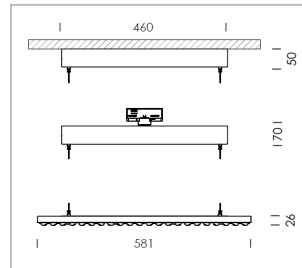

### LIGHT TECHNOLOGY

LED	SMD-Bord
Light colour	830
Luminous flux	6730 lm
System power	49 W
Luminaire Efficiency	137 lm/W
Reflector	doppelt asymmetrisch
Beam angle	2 x 20°

### LUMINAIRE

Rotation angle	+165° / -165°
Weight	3.7 kg
Protection rating . class	IP 20 . I
Luminaire colour	matt black

Suspended luminaire with LED, rated life of the LED L80/B50 > 50000 h, colour rendering index CRI > 80, chromaticity tolerance 3 SDCM (initial), double asymmetrical light distribution pattern, lens made of PMMA, luminaire housing sheet steel, powder-coated, matt black, power supply via suspension cables