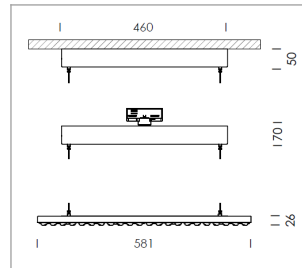

Pendiro TX

Article number: 80840002

LIGHT TECHNOLOGY

LED	SMD-Bord
Light colour	835
Luminous flux	6480 lm
System power	45 W
Luminaire Efficiency	144 lm/W
Reflector	doppelt asymmetrisch
Beam angle	2 x 20°

LUMINAIRE

Rotation angle	+165° / -165°
Weight	3.7 kg
Protection rating . class	IP 20 . I
Luminaire colour	matt black

Suspended luminaire with LED, rated life of the LED L80/B50 > 50000 h, colour rendering index CRI > 80, chromaticity tolerance 3 SDCM (initial), double asymmetrical light distribution pattern, lens made of PMMA, luminaire housing sheet steel, powder-coated, matt black, power supply via suspension cables