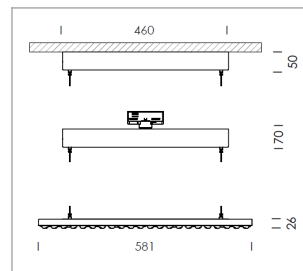

Pendiro TX

Article number: 80840004

LIGHT TECHNOLOGY

LED	SMD-Bord
Light colour	830
Luminous flux	5770 lm
System power	42 W
Luminaire Efficiency	137 lm/W
Reflector	doppelt asymmetrisch
Beam angle	2 x 20°

LUMINAIRE

Rotation angle	+165° / -165°
Weight	3.7 kg
Protection rating . class	IP 20 . I
Luminaire colour	matt white

Suspended luminaire with LED, rated life of the LED L80/B50 > 50000 h, colour rendering index CRI > 80, chromaticity tolerance 3 SDCM (initial), double asymmetrical light distribution pattern, lens made of PMMA, luminaire housing sheet steel, powder-coated, matt white, power supply via suspension cables