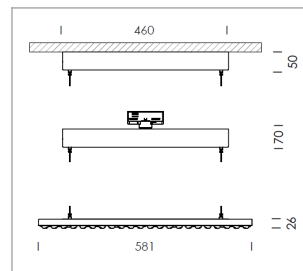

Pendiro TX

Article number: 80840004

LIGHT TECHNOLOGY

LED	SMD-Bord
Light colour	830
Luminous flux	6250 lm
System power	45 W
Luminaire Efficiency	139 lm/W
Reflector	doppelt asymmetrisch
Beam angle	2 x 20°

LUMINAIRE

Rotation angle	+165° / -165°
Weight	3.7 kg
Protection rating . class	IP 20 . I
Luminaire colour	matt white

Suspended luminaire with LED, rated life of the LED L80/B50 > 50000 h, colour rendering index CRI > 80, chromaticity tolerance 3 SDCM (initial), double asymmetrical light distribution pattern, lens made of PMMA, luminaire housing sheet steel, powder-coated, matt white, power supply via suspension cables