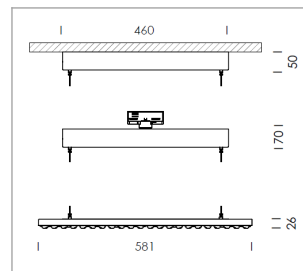

### LIGHT TECHNOLOGY

LED	SMD-Bord
Light colour	830
Luminous flux	6730 lm
System power	49 W
Luminaire Efficiency	137 lm/W
Reflector	doppelt asymmetrisch
Beam angle	2 x 20°

### LUMINAIRE

Rotation angle	+165° / -165°
Weight	3.7 kg
Protection rating . class	IP 20 . I
Luminaire colour	matt white

Suspended luminaire with LED, rated life of the LED L80/B50 > 50000 h, colour rendering index CRI > 80, chromaticity tolerance 3 SDCM (initial), double asymmetrical light distribution pattern, lens made of PMMA, luminaire housing sheet steel, powder-coated, matt white, power supply via suspension cables