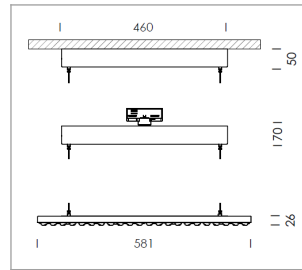

### LIGHT TECHNOLOGY

LED	SMD-Bord
Light colour	830
Luminous flux	7560 lm
System power	56 W
Luminaire Efficiency	135 lm/W
Reflector	WideFlood
Beam angle	60°

### LUMINAIRE

Rotation angle	+165° / -165°
Weight	3.7 kg
Protection rating . class	IP 20 . I
Luminaire colour	matt black

Suspended luminaire with LED, rated life of the LED L80/B50 > 50000 h, colour rendering index CRI > 80, chromaticity tolerance 3 SDCM (initial), wide, homogeneous light distribution pattern, TIR-lens made of PMMA, luminaire housing sheet steel, powder-coated, matt black, power supply via suspension cables