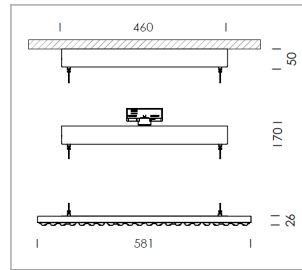

### LIGHT TECHNOLOGY

LED	SMD-Bord
Light colour	830
Luminous flux	8000 lm
System power	60 W
Luminaire Efficiency	133 lm/W
Reflector	WideFlood
Beam angle	60°

### LUMINAIRE

Rotation angle	+165° / -165°
Weight	3.7 kg
Protection rating . class	IP 20 . I
Luminaire colour	matt black

Suspended luminaire with LED, rated life of the LED L80/B50 > 50000 h, colour rendering index CRI > 80, chromaticity tolerance 3 SDCM (initial), wide, homogeneous light distribution pattern, TIR-lens made of PMMA, luminaire housing sheet steel, powder-coated, matt black, power supply via suspension cables