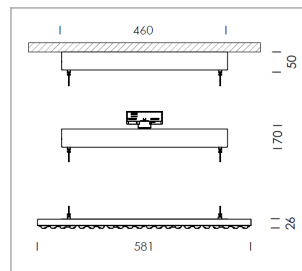

Pendiro TX

Article number: 80850002

LIGHT TECHNOLOGY

LED	SMD-Bord
Light colour	835
Luminous flux	5420 lm
System power	38 W
Luminaire Efficiency	143 lm/W
Reflector	WideFlood
Beam angle	60°

LUMINAIRE

Rotation angle	+165° / -165°
Weight	3.7 kg
Protection rating . class	IP 20 . I
Luminaire colour	matt black

Canopy with SELV driver with adjustable system power in 8 steps (38 W to 64 W), choice by DIP-Switch, 220-240 V~ / 50-60 Hz, max. 16 Pcs. luminaires per circuit (B16A fuse), Steel sheet powder-coated

Order separately: