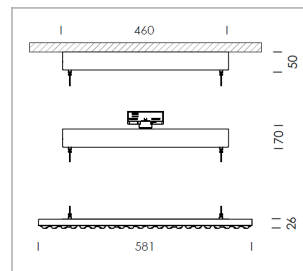

### LIGHT TECHNOLOGY

LED	SMD-Bord
Light colour	835
Luminous flux	8300 lm
System power	60 W
Luminaire Efficiency	138 lm/W
Reflector	WideFlood
Beam angle	60°

### LUMINAIRE

Rotation angle	+165° / -165°
Weight	3.7 kg
Protection rating . class	IP 20 . I
Luminaire colour	matt black

Suspended luminaire with LED, rated life of the LED L80/B50 > 50000 h, colour rendering index CRI > 80, chromaticity tolerance 3 SDCM (initial), wide, homogeneous light distribution pattern, TIR-lens made of PMMA, luminaire housing sheet steel, powder-coated, matt black, power supply via suspension cables