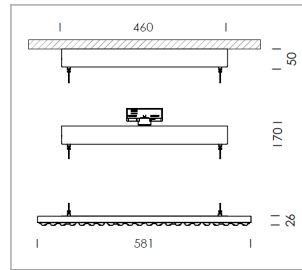

Pendiro TX

Article number: 80850002

LIGHT TECHNOLOGY

LED	SMD-Bord
Light colour	835
Luminous flux	8780 lm
System power	64 W
Luminaire Efficiency	137 lm/W
Reflector	WideFlood
Beam angle	60°

LUMINAIRE

Rotation angle	+165° / -165°
Weight	3.7 kg
Protection rating . class	IP 20 . I
Luminaire colour	matt black