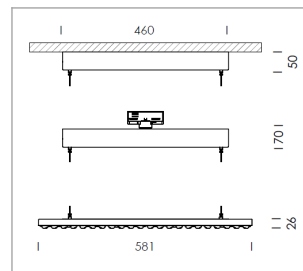

Pendiro TX

Article number: 80850003

LIGHT TECHNOLOGY

LED	SMD-Bord
Light colour	840
Luminous flux	6970 lm
System power	49 W
Luminaire Efficiency	142 lm/W
Reflector	WideFlood
Beam angle	60°

LUMINAIRE

Rotation angle	+165° / -165°
Weight	3.7 kg
Protection rating . class	IP 20 . I
Luminaire colour	matt black