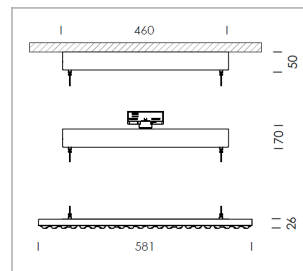

### LIGHT TECHNOLOGY

LED	SMD-Bord
Light colour	840
Luminous flux	7450 lm
System power	53 W
Luminaire Efficiency	141 lm/W
Reflector	WideFlood
Beam angle	60°

### LUMINAIRE

Rotation angle	+165° / -165°
Weight	3.7 kg
Protection rating . class	IP 20 . I
Luminaire colour	matt black

Suspended luminaire with LED, rated life of the LED L80/B50 > 50000 h, colour rendering index CRI > 80, chromaticity tolerance 3 SDCM (initial), wide, homogeneous light distribution pattern, TIR-lens made of PMMA, luminaire housing sheet steel, powder-coated, matt black, power supply via suspension cables