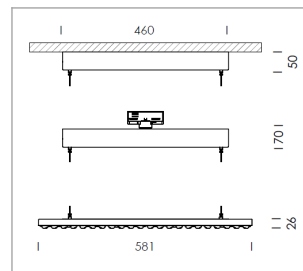

Pendiro TX

Article number: 80850003

LIGHT TECHNOLOGY

LED	SMD-Bord
Light colour	840
Luminous flux	8900 lm
System power	64 W
Luminaire Efficiency	139 lm/W
Reflector	WideFlood
Beam angle	60°

LUMINAIRE

Rotation angle	+165° / -165°
Weight	3.7 kg
Protection rating . class	IP 20 . I
Luminaire colour	matt black