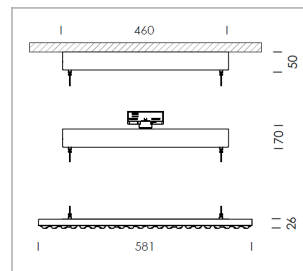

### LIGHT TECHNOLOGY

LED	SMD-Bord
Light colour	830
Luminous flux	6630 lm
System power	49 W
Luminaire Efficiency	135 lm/W
Reflector	WideFlood
Beam angle	60°

### LUMINAIRE

Rotation angle	+165° / -165°
Weight	3.7 kg
Protection rating . class	IP 20 . I
Luminaire colour	matt white

Suspended luminaire with LED, rated life of the LED L80/B50 > 50000 h, colour rendering index CRI > 80, chromaticity tolerance 3 SDCM (initial), wide, homogeneous light distribution pattern, TIR-lens made of PMMA, luminaire housing sheet steel, powder-coated, matt white, power supply via suspension cables