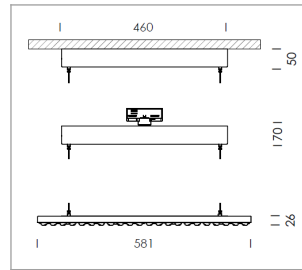

Pendiro TX

Article number: 80850004

LIGHT TECHNOLOGY

LED	SMD-Bord
Light colour	830
Luminous flux	6630 lm
System power	49 W
Luminaire Efficiency	135 lm/W
Reflector	WideFlood
Beam angle	60°

LUMINAIRE

Rotation angle	+165° / -165°
Weight	3.7 kg
Protection rating . class	IP 20 . I
Luminaire colour	matt white